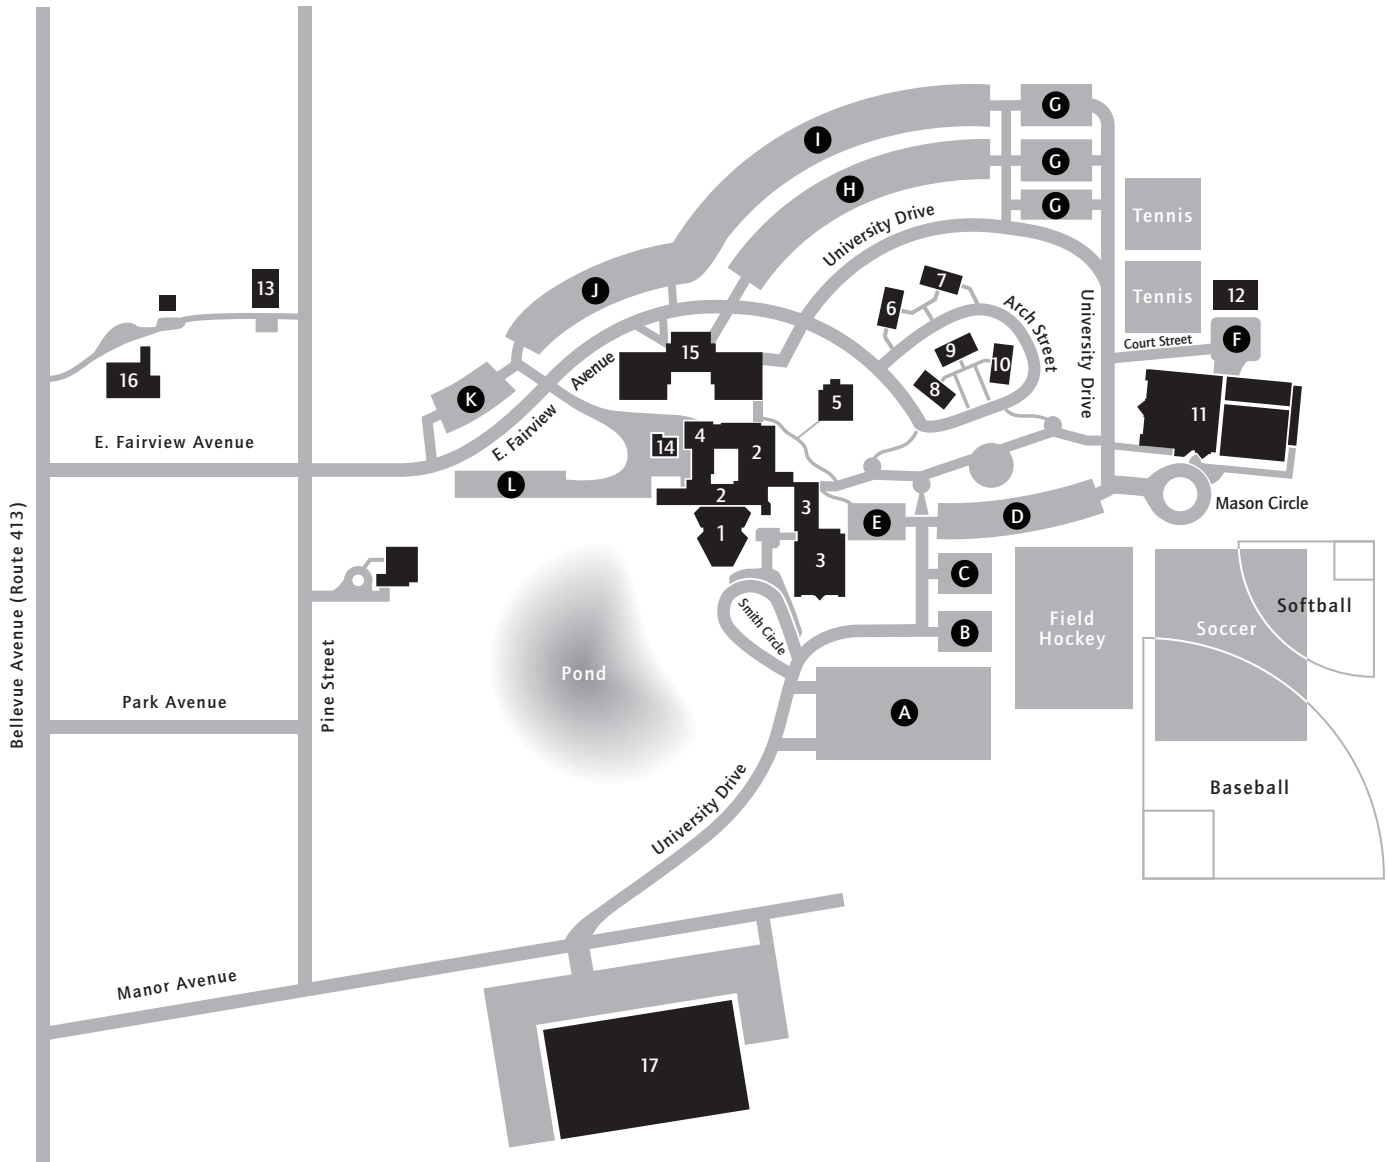

PBU CAMPUS MAPS

> Campus Map Key

- | | |
|---|---|
| 1. Chatlos Chapel | 10. Davis Residence Hall |
| 2. Smith Administration Building (includes Stearns Missions Center, Education Wing, and Admissions) | 11. Mason Activity Center (includes Furman Dining Commons, gymnasium, fitness center, bookstore, Eagle's Nest Grill and Café) |
| 3. Masland Learning Resource Center | 12. Maintenance Building |
| 4. Mailroom | 13. Security |
| 5. Music Building | 14. Communications Building |
| 6. Souder Residence Hall | 15. Biblical Learning Center |
| 7. Stillman Residence Hall | 16. Fairview Manor |
| 8. Schofield Residence Hall | 17. Heritage Hall |
| 9. Memorial Residence Hall | |